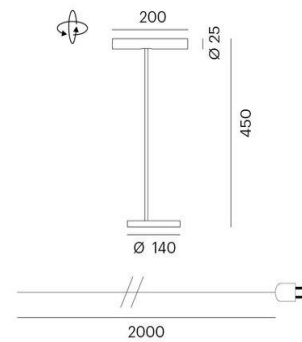

LIGHTING SPEC SHEET

PRODUCT DETAILS

Application	Table
Name - Brand	Meyjo T – Molto Luce
Country of origin	Austria
LED Power	9W
Colour Temperature	3000K
Luminous Flux (lm)	350lm
Housing Material	Aluminum
Colour	White / Black / Terra
Driver	On-off / others on request