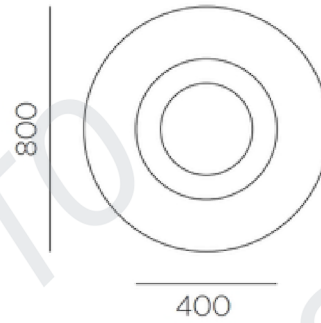

LIGHTING SPEC SHEET

On request we can produce it in other sizes!

PRODUCT DETAILS

Application	Suspended
Name - Brand	Sphere - Flexxica
Country of origin	Poland
LED Power	3 x 8W↓
Colour Temperature	3000K / 4000K
Luminous Flux (lm)	3 x 1050 lm
Beam Angle	150°↓ / 150°↑
CRI	>90
Housing Material	Aluminium
Luminaire Colour	Chrome
Fabric Colour	ARCHI LIGHTING FABRIC
Driver	ON-OFF / DALI