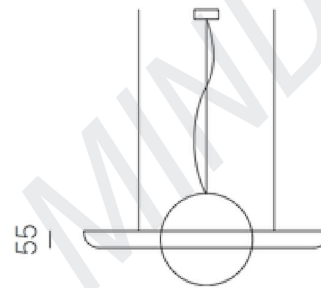

LIGHTING SPEC SHEET

On request we can produce it in other sizes!

PRODUCT DETAILS

Application	Suspended
Name - Brand	Sphere - Flexxica
Country of origin	Poland
LED Power	3 x 8W↓
Colour Temperature	3000K / 4000K
Luminous Flux (lm)	3 x 1050 lm
Beam Angle	150°↓ / 150°↑
CRI	>90
Housing Material	Aluminium
Luminaire Colour	Chrome
Fabric Colour	ARCHI LIGHTING FABRIC
Driver	ON-OFF / DALI