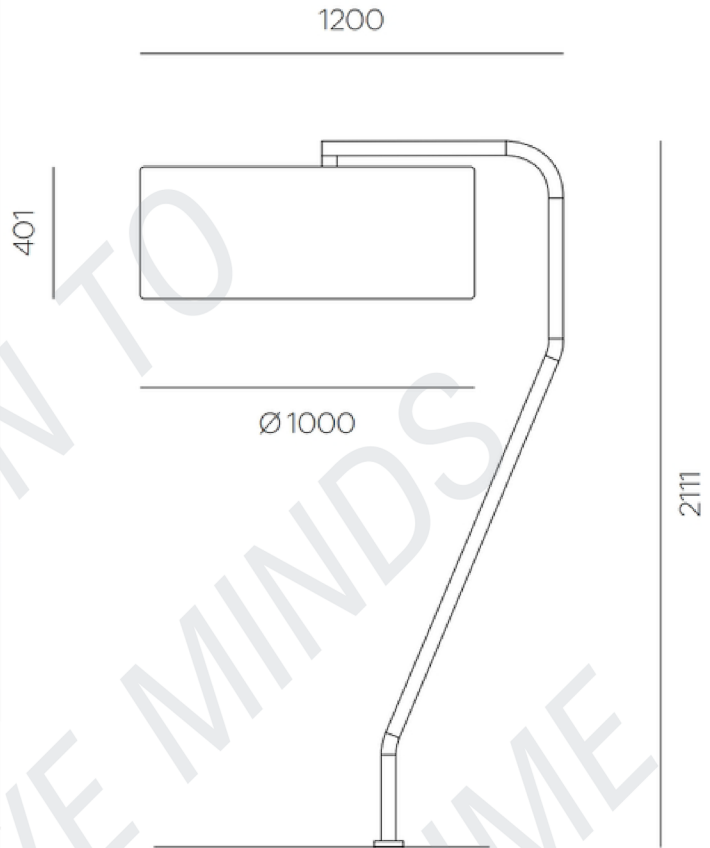

LIGHTING SPEC SHEET

PRODUCT DETAILS

Application	Floor
Name - Brand	Roller Floor - Flexxica
Country of origin	Poland
LED Power	48W (14W↑ 34W↓)
Colour Temperature	3000K / 4000K
Luminous Flux (lm)	1750 lm↓ / 3500 lm↑
Beam Angle	95°↓ / 100°↑
CRI / UGR	>90 / <17
Housing Material	Aluminium
Luminaire Colour	White / Black
Fabric Colour	ARCHI LIGHTING FABRIC
Driver	ON-OFF / DALI