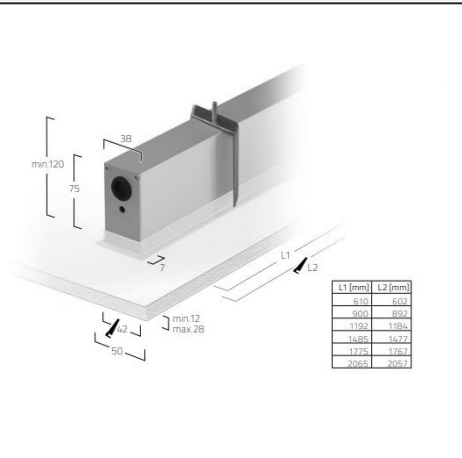

LIGHTING SPEC SHEET

PRODUCT DETAILS

Application	Profile System
Name - Brand	Matric 38mm Recessed Frame F1 – Lightnet
Country of origin	Germany
LED Power	3W - 61W
Colour Temperature	2200K / 2700K / 3000K / other on request
Luminous Flux (lm)	180lm – 5510lm
CRI	>80 / >90 / Full
Housing Material	Aluminum Die Cast
Colour	Snow White / Jet Black / Urban Graphite / others on request
Reflector / Diffuser	Jet Black / Snow White / Satin Sliver / others on request / Opal / Lens Louver / others on request
Driver	On-off / others on request