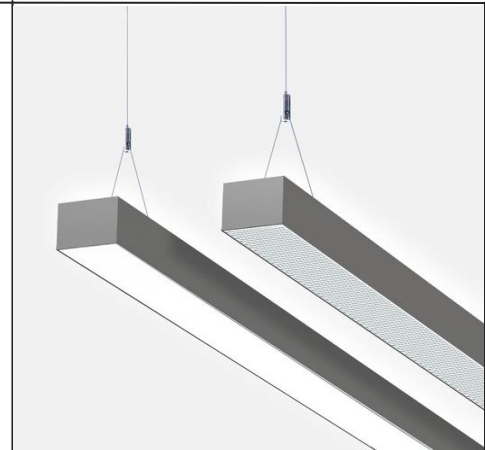

LIGHTING SPEC SHEET

PRODUCT DETAILS

Application	Profile System
Name - Brand	Matric 81mm Suspended G5/G6/R6 – Lightnet
Country of origin	Germany
LED Power	15W – 104W
Colour Temperature	3000K / 4000K
Luminous Flux (lm)	1510lm – 13210lm
CRI	>80 / >90 / Full
Housing Material	Aluminum
Colour	Snow White / Jet Black / Silver Anodised / others on request
Reflector / Diffuser	White / Opal / Lens Louver / others on request
Driver	On-off / others on request