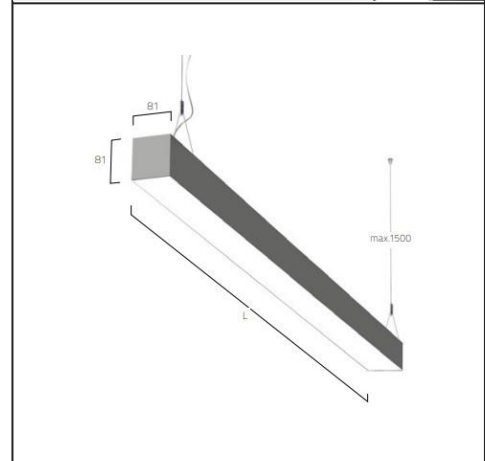

LIGHTING SPEC SHEET

PRODUCT DETAILS

Application	Profile System
Name - Brand	Matric 81mm Suspended G5/G6/R6 – Lightnet
Country of origin	Germany
LED Power	15W – 104W
Colour Temperature	3000K / 4000K
Luminous Flux (lm)	1510lm – 13210lm
CRI	>80 / >90 / Full
Housing Material	Aluminum
Colour	Snow White / Jet Black / Silver Anodised / others on request
Reflector / Diffuser	White / Opal / Lens Louver / others on request
Driver	On-off / others on request