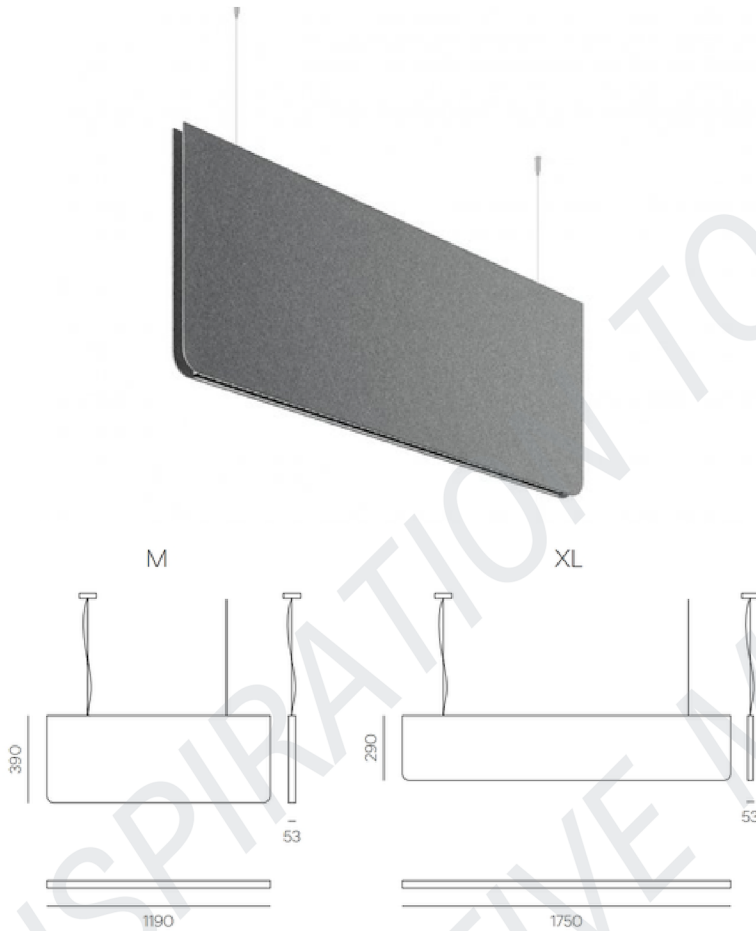

# LIGHTING SPEC SHEET

On request we can produce it in other sizes!

## PRODUCT DETAILS

<b>Application</b>	Suspended
<b>Name - Brand</b>	Blade - Flexxica
<b>Country of origin</b>	Poland
<b>LED Power</b>	19.6W↓ - 29.4W↓
<b>Colour Temperature</b>	3000K / 4000K / TUNABLE WHITE
<b>Luminous Flux (lm)</b>	2234 lm↓
<b>Beam Angle</b>	55° - 120°
<b>CRI / UGR</b>	>90 / <19
<b>Housing Material</b>	Aluminium
<b>Luminaire Colour</b>	White / Black
<b>Fabric Colour</b>	ARCHI Felt ecoPET
<b>Driver</b>	ON-OFF / DALI