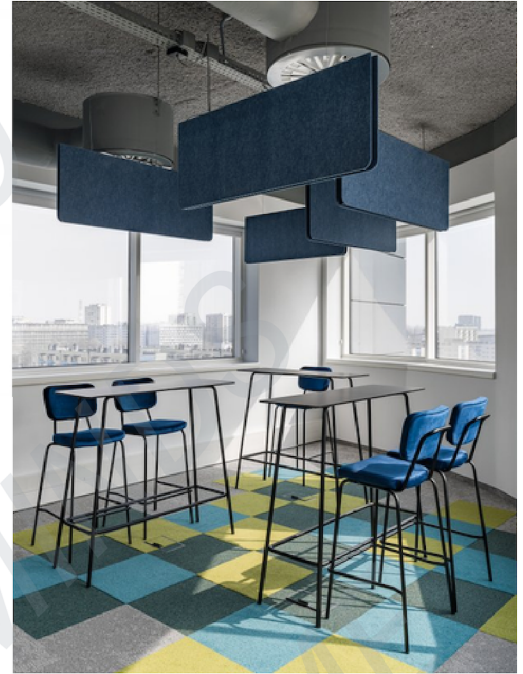

LIGHTING SPEC SHEET

On request we can produce it in other sizes!

PRODUCT DETAILS

Application	Suspended
Name - Brand	Blade - Flexxica
Country of origin	Poland
LED Power	19.6W↓ - 29.4W↓
Colour Temperature	3000K / 4000K / TUNABLE WHITE
Luminous Flux (lm)	2234 lm↓
Beam Angle	55° - 120°
CRI / UGR	>90 / <19
Housing Material	Aluminium
Luminaire Colour	White / Black
Fabric Colour	ARCHI Felt ecoPET
Driver	ON-OFF / DALI