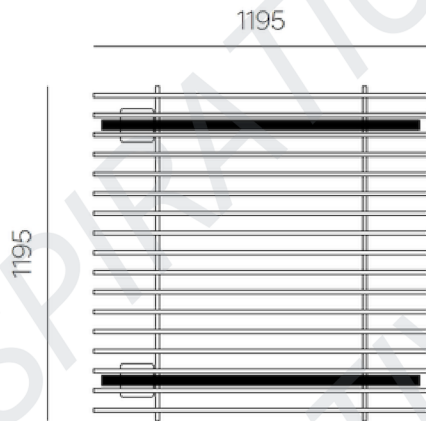

LIGHTING SPEC SHEET

PRODUCT DETAILS

Application	Suspended
Name - Brand	Verti Ceiling - Flexxica
Country of origin	Poland
LED Power	2 x 19.6W↓
Colour Temperature	3000K / 4000K / TUNABLE WHITE
Luminous Flux (lm)	2 x 2312 lm↓
Beam Angle	35° - 120°
CRI / UGR	>90 / <19
Housing Material	Aluminium
Luminaire Colour	White / Black / RAL colour palette
Fabric Colour	ARCHI Felt ecoPET
Driver	ON-OFF / DALI