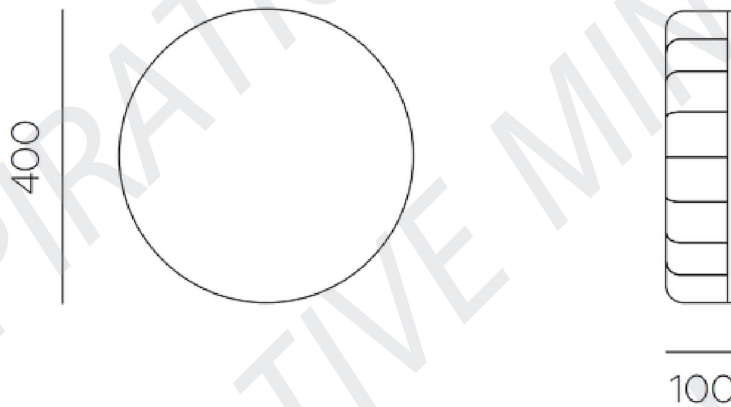

LIGHTING SPEC SHEET

PRODUCT DETAILS

Application	Wall
Name - Brand	Sol Wall - Flexxica
Country of origin	Poland
LED Power	6W
Colour Temperature	3000K / 4000K
Luminous Flux (lm)	624 lm
Beam Angle	360°
CRI / UGR	>80 / <19
Housing Material	Aluminium
Luminaire Colour	White / Black
Fabric Colour	ARCHI Felt ecoPET
Driver	ON-OFF / DALI