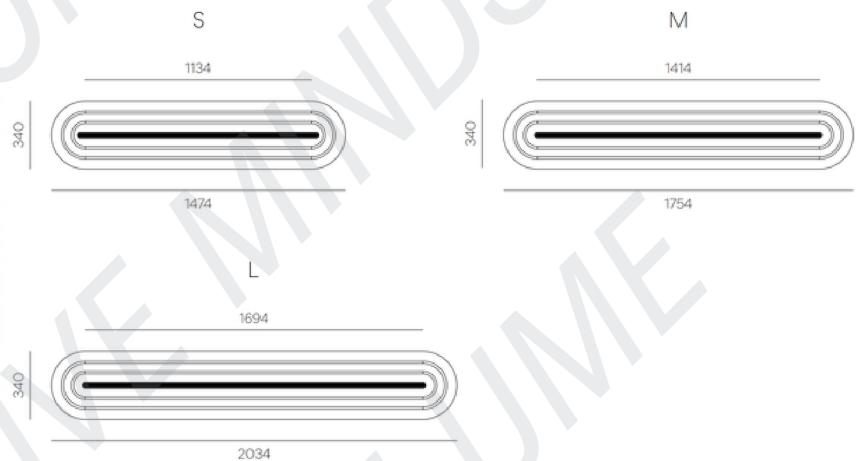

LIGHTING SPEC SHEET

PRODUCT DETAILS

Application	Suspended
Name - Brand	Linea - Flexxica
Country of origin	Poland
LED Power	19.6W - 29.4W↓
Colour Temperature	3000K / 4000K
Luminous Flux (lm)	2234 lm - 3351 lm↓
Beam Angle	55° - 120°
CRI / UGR	>90 / <19
Housing Material	Aluminium
Luminaire Colour	White / Black
Fabric Colour	ARCHI Felt ecoPET
Driver	ON-OFF / DALI