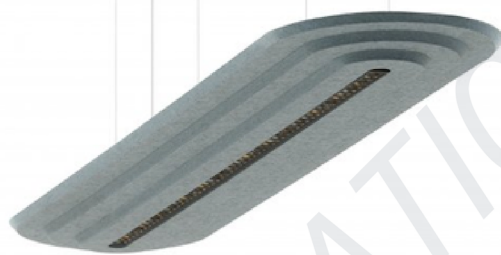

LIGHTING SPEC SHEET

PRODUCT DETAILS

Application	Suspended
Name - Brand	Linea - Flexxica
Country of origin	Poland
LED Power	19.6W - 29.4W↓
Colour Temperature	3000K / 4000K
Luminous Flux (lm)	2234 lm - 3351 lm↓
Beam Angle	55° - 120°
CRI / UGR	>90 / <19
Housing Material	Aluminium
Luminaire Colour	White / Black
Fabric Colour	ARCHI Felt ecoPET
Driver	ON-OFF / DALI