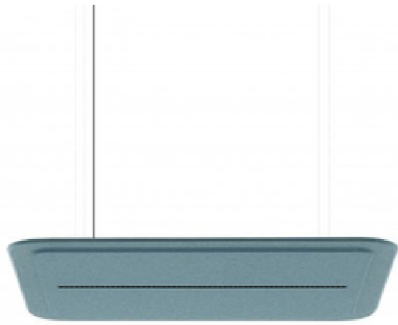

# LIGHTING SPEC SHEET

On request we can produce it in other sizes!

## PRODUCT DETAILS

<b>Application</b>	Suspended
<b>Name - Brand</b>	Easy Edge Line - Flexxica
<b>Country of origin</b>	Poland
<b>LED Power</b>	14.7W↓ - 29.4W↓
<b>Colour Temperature</b>	3000K / 4000K / TUNABLE WHITE
<b>Luminous Flux (lm)</b>	2234 lm↓
<b>Beam Angle</b>	55° - 120°
<b>CRI / UGR</b>	>90 / <19
<b>Housing Material</b>	Aluminium
<b>Luminaire Colour</b>	White / Black / RAL color palette
<b>Fabric Colour</b>	ARCHI Felt ecoPET
<b>Driver</b>	ON-OFF / DALI