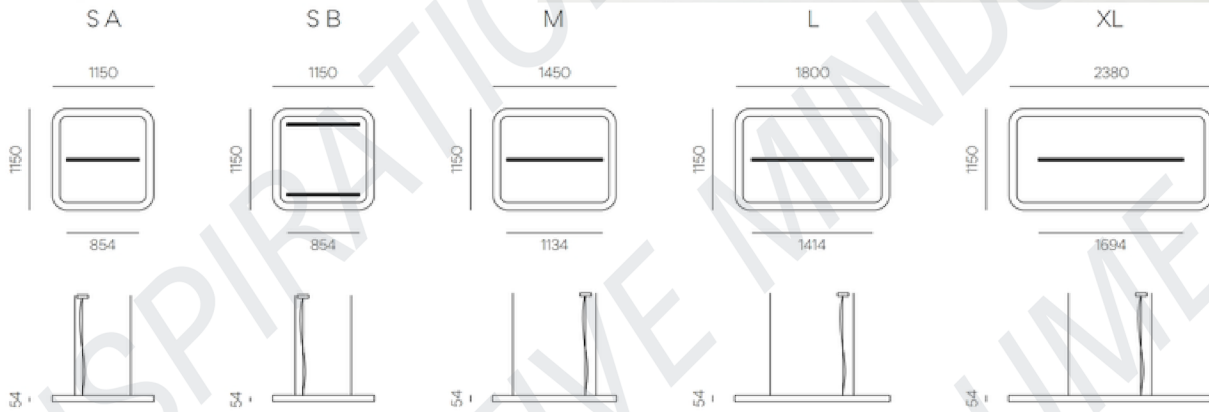

# LIGHTING SPEC SHEET

On request we can produce it in other sizes!

## PRODUCT DETAILS

<b>Application</b>	Suspended
<b>Name - Brand</b>	Easy Edge Line - Flexxica
<b>Country of origin</b>	Poland
<b>LED Power</b>	14.7W↓ - 29.4W↓
<b>Colour Temperature</b>	3000K / 4000K / TUNABLE WHITE
<b>Luminous Flux (lm)</b>	2234 lm↓
<b>Beam Angle</b>	55° - 120°
<b>CRI / UGR</b>	>90 / <19
<b>Housing Material</b>	Aluminium
<b>Luminaire Colour</b>	White / Black / RAL color palette
<b>Fabric Colour</b>	ARCHI Felt ecoPET
<b>Driver</b>	ON-OFF / DALI