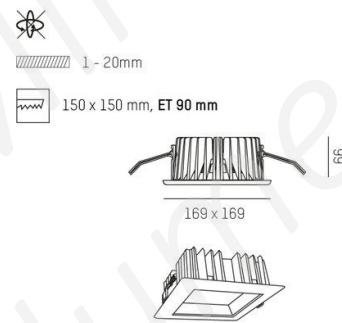

LIGHTING SPEC SHEET

PRODUCT DETAILS

Application	Recessed
Name - Brand	Get Square Refl XS R – Molto Luce
Country of origin	Austria
LED Power	10W – 20W
Colour Temperature	3000K / 4000K
Luminous Flux (lm)	1230lm – 2585lm
Beam Angle	100°
CRI	>80
Housing Material	Aluminium
Colour	White Matt
Reflector / Diffuser	Mircoprismatic / Opal
Driver	On-off / others on request