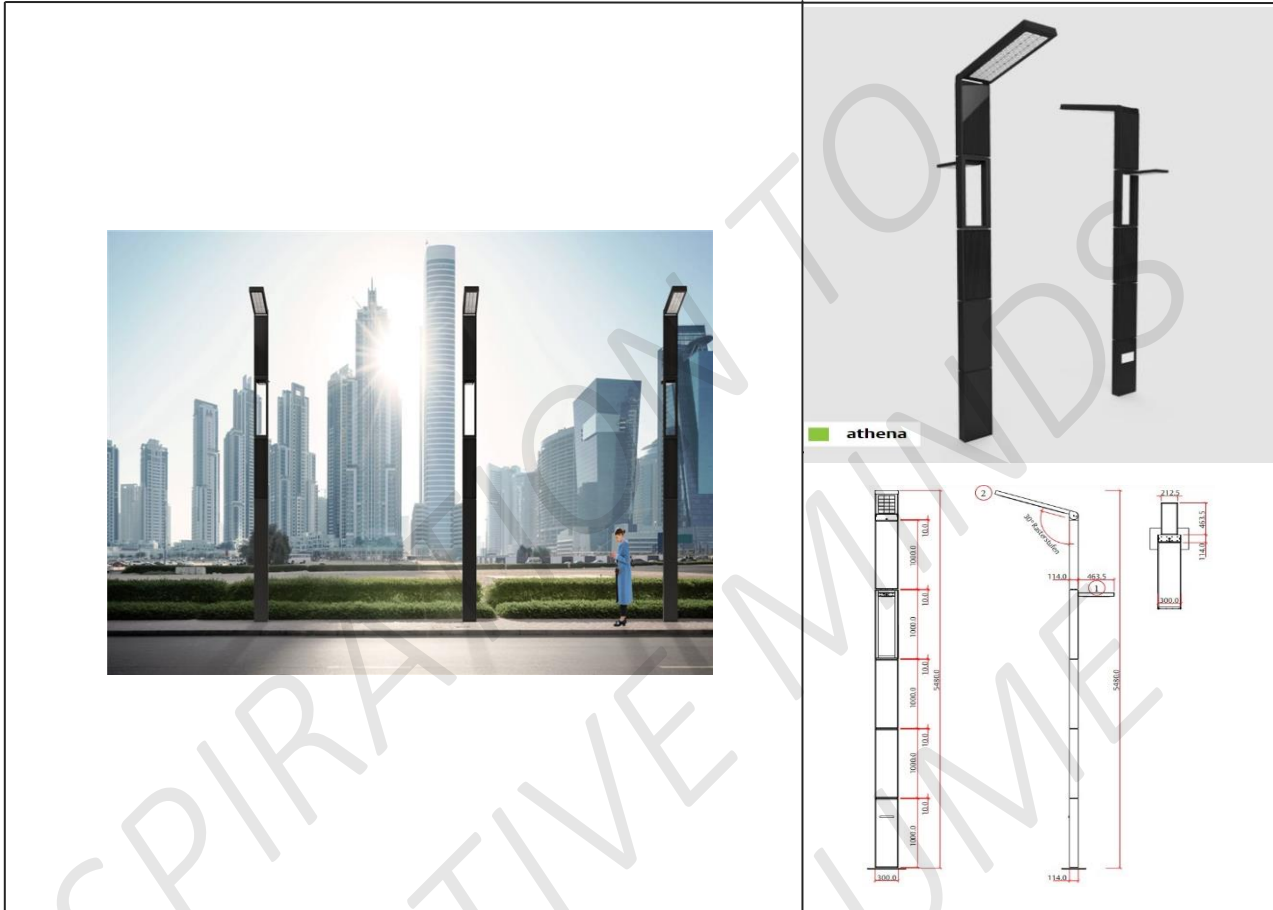

LIGHTING SPEC SHEET

PRODUCT DETAILS

Application	Solar
Name - Brand	Athena – Photinus
Country of origin	USA
LED Power	12W – 45W
Colour Temperature	4000K / other on request
Luminous Flux (lm)	2400lm – 9000lm (Depending on the location)
Housing Material	Steel & Aluminum
Colour	Sparkling iron effect dark
Driver	On-off / other on request