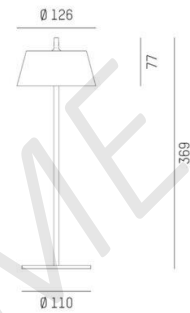

## PRODUCT DETAILS

<b>Application</b>	Table
<b>Name - Brand</b>	Eeden S T – Molto Luce
<b>Country of origin</b>	Austria
<b>LED Power</b>	3,5W
<b>Colour Temperature</b>	2700K / 3000K
<b>Luminous Flux (lm)</b>	140lm
<b>CRI</b>	>80
<b>Housing Material</b>	Aluminum
<b>Colour</b>	Black / Green / others on request
<b>Reflector / Diffuser</b>	Satined White
<b>Driver</b>	On-off / others on request