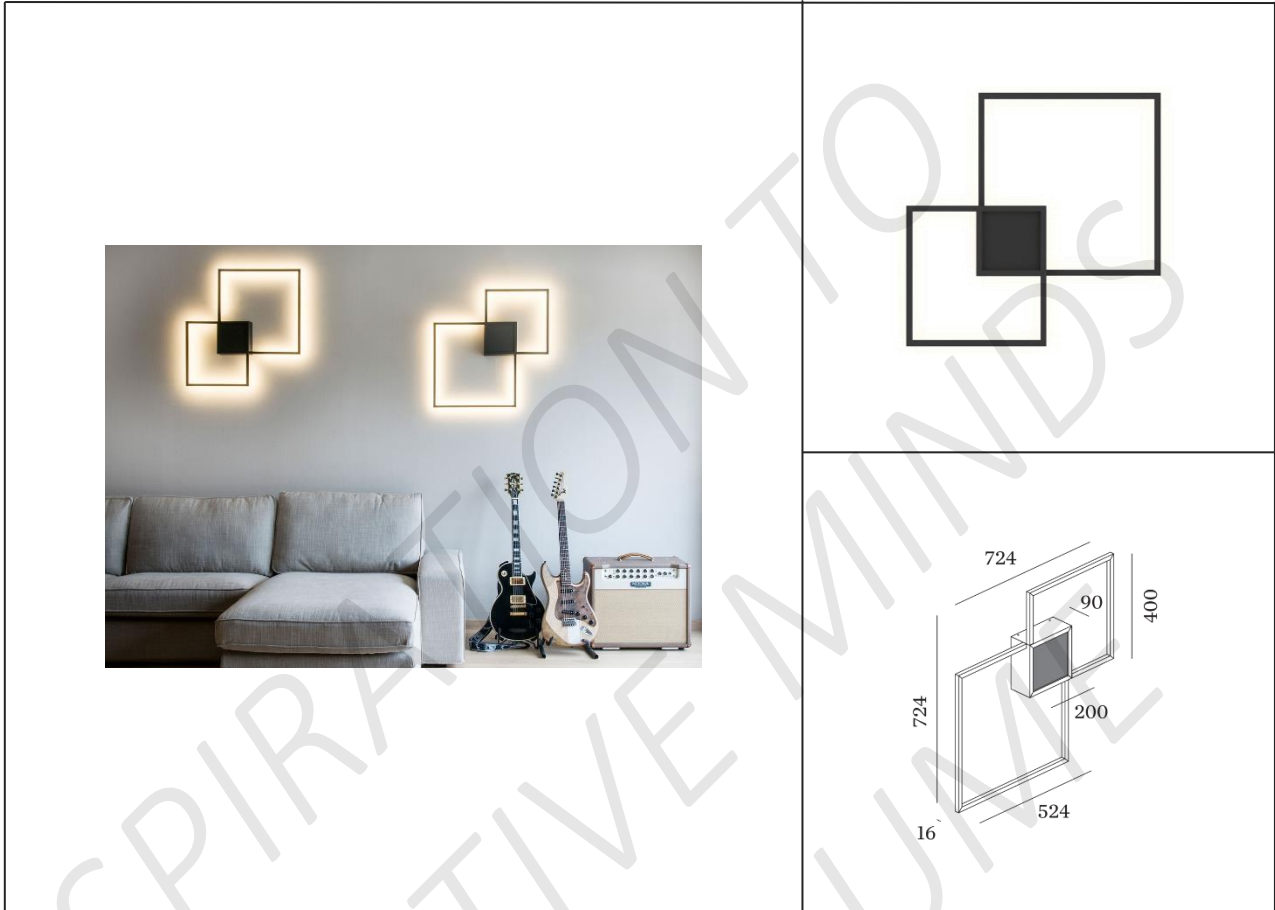

LIGHTING SPEC SHEET

PRODUCT DETAILS

Application	Surface
Name - Brand	Venn 1.0 – Wever & Ducre
Country of origin	Belgium
LED Power	38W
Colour Temperature	3000K
Luminous Flux (lm)	3140lm
CRI	>80
Housing Material	Aluminum
Colour	Black Matt
Driver	On-off / other on request