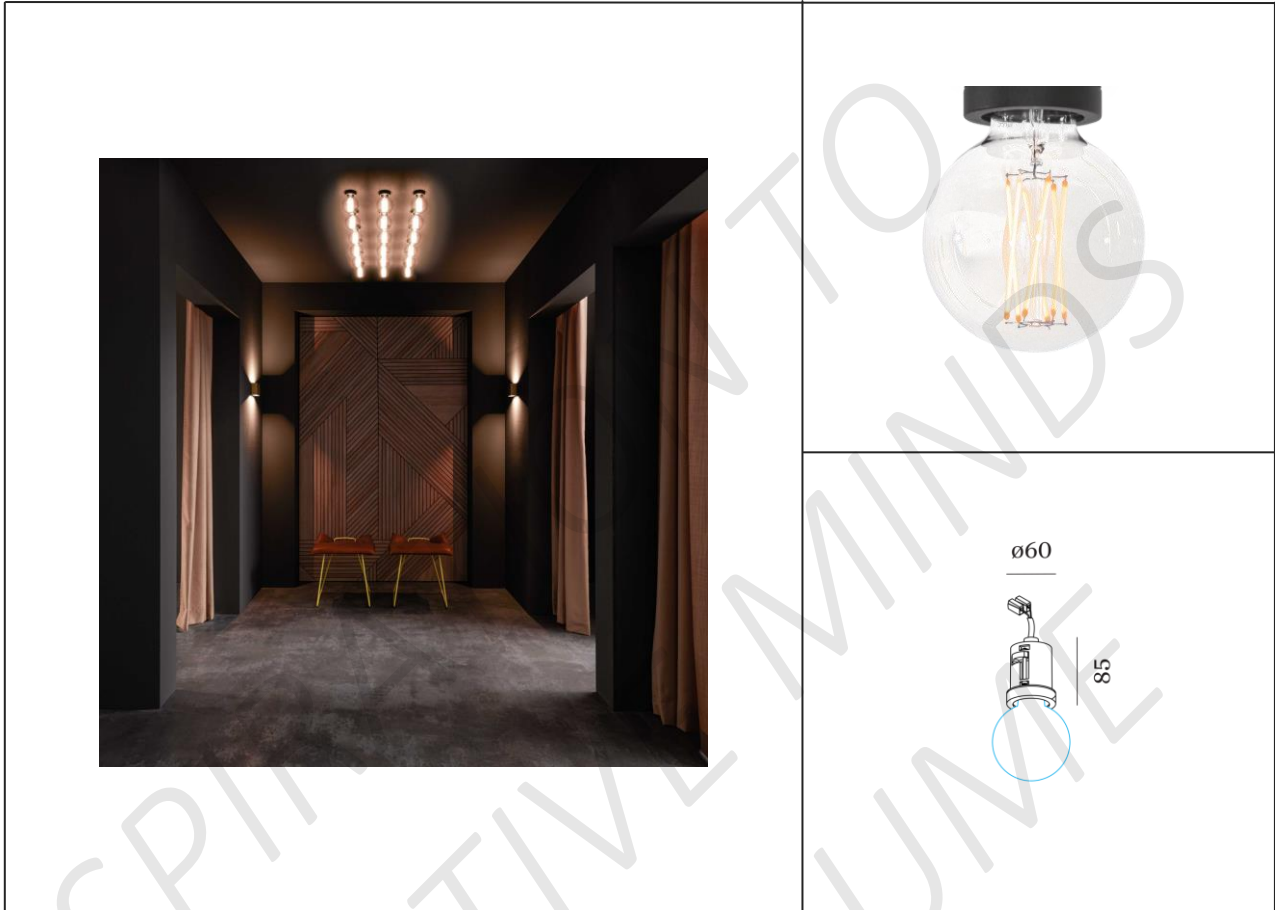

LIGHTING SPEC SHEET

PRODUCT DETAILS

Application	Surface
Name - Brand	Ruvi 1.0 – Wever & Ducre
Country of origin	Belgium
LED Power	12W
Colour Temperature	2700K
Luminous Flux (lm)	3628lm / 12380lm
CRI	>95
Housing Material	Aluminum Die-cast
Colour	White
Driver	On-off / other on request