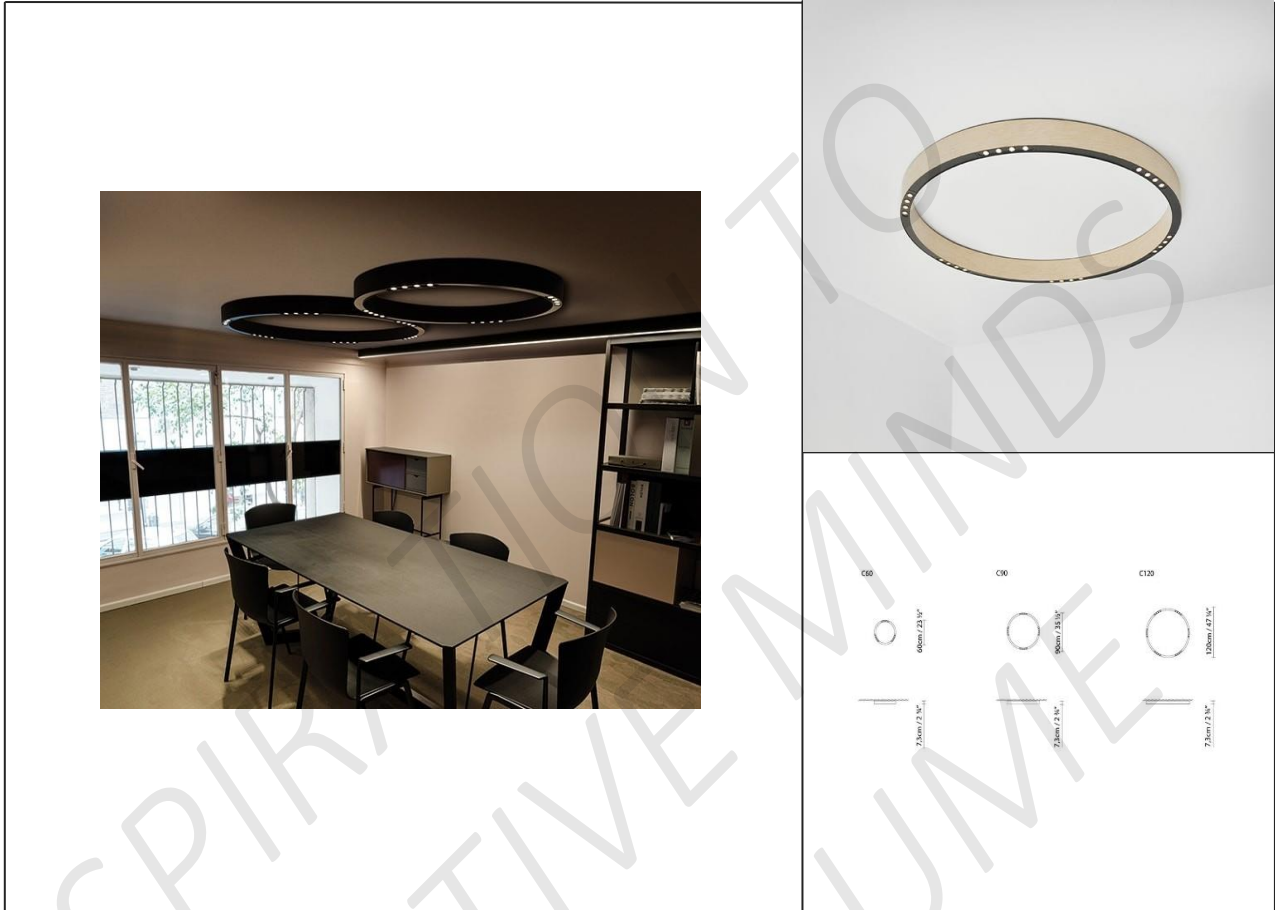

LIGHTING SPEC SHEET

PRODUCT DETAILS

Application	Surface
Name - Brand	R2 C – B.lux
Country of origin	Spain
LED Power	3 x 18W / 4 x 18W / 6 x 18W
Colour Temperature	2700K
Luminous Flux (lm)	7879lm / 9755lm / 13957lm
CRI	>90
Housing Material	Aluminium
Colour	White / Bronze / Black / others on request
Driver	On-off / others on request