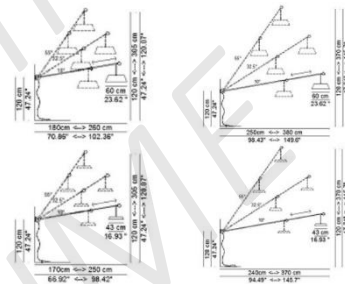

LIGHTING SPEC SHEET

PRODUCT DETAILS

Application	Wall
Name - Brand	Sestante – Modo Luce
Country of origin	Italy
LED Power	16.2W
Colour Temperature	3000K
Luminous Flux (lm)	2400lm
Housing Material	Metal
Colour	White/ Black / others on request
Reflector / Diffuser	Fabric / Aluminum Diffuser
Driver	On-off / others on request