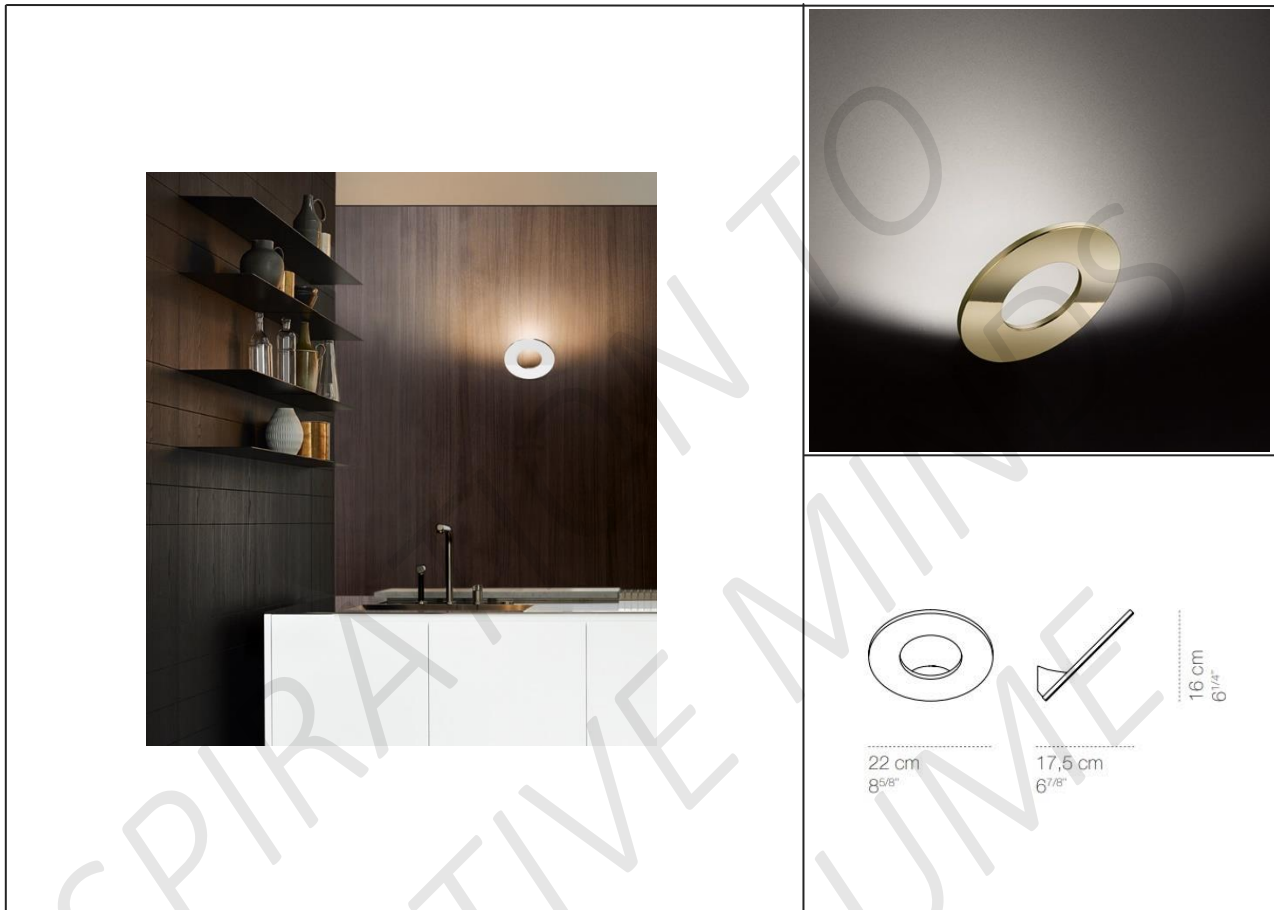

LIGHTING SPEC SHEET

PRODUCT DETAILS

Application	Wall
Name - Brand	Passepartout – Cini&Nils
Country of origin	Italy
LED Power	18W
Colour Temperature	2800K / other on request
Luminous Flux (lm)	2200lm
CRI	>95
Housing Material	Steel / Aluminum
Colour	Matt White / Matt Black / others on request
Driver	On-off / others on request