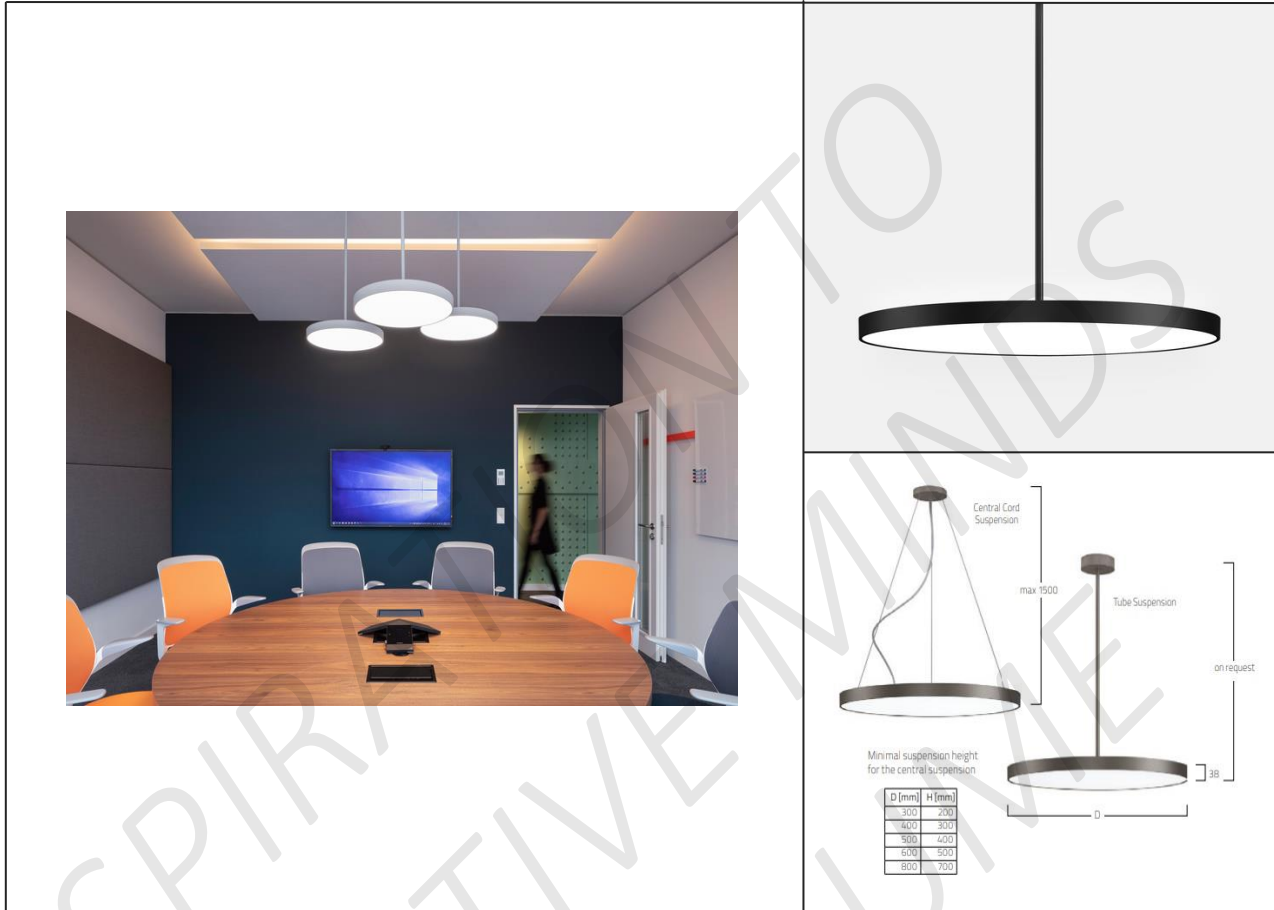

LIGHTING SPEC SHEET

PRODUCT DETAILS

Application	Suspended
Name - Brand	Basic Neo Suspended G5/P5 - Lightnet
Country of origin	Germany
LED Power	11W – 110W (depending on variants)
Colour Temperature	2200K / 2700K / 3000K / others on request
Luminous Flux (lm)	1320lm – 12120lm
CRI	> 80 / > 90 / Full
Housing Material	Aluminium
Colour	Snow White / Radiant Sliver / Jet Black / others on request
Reflector / Diffuser	Microprismatic / Opal
Driver	On-off / others on request